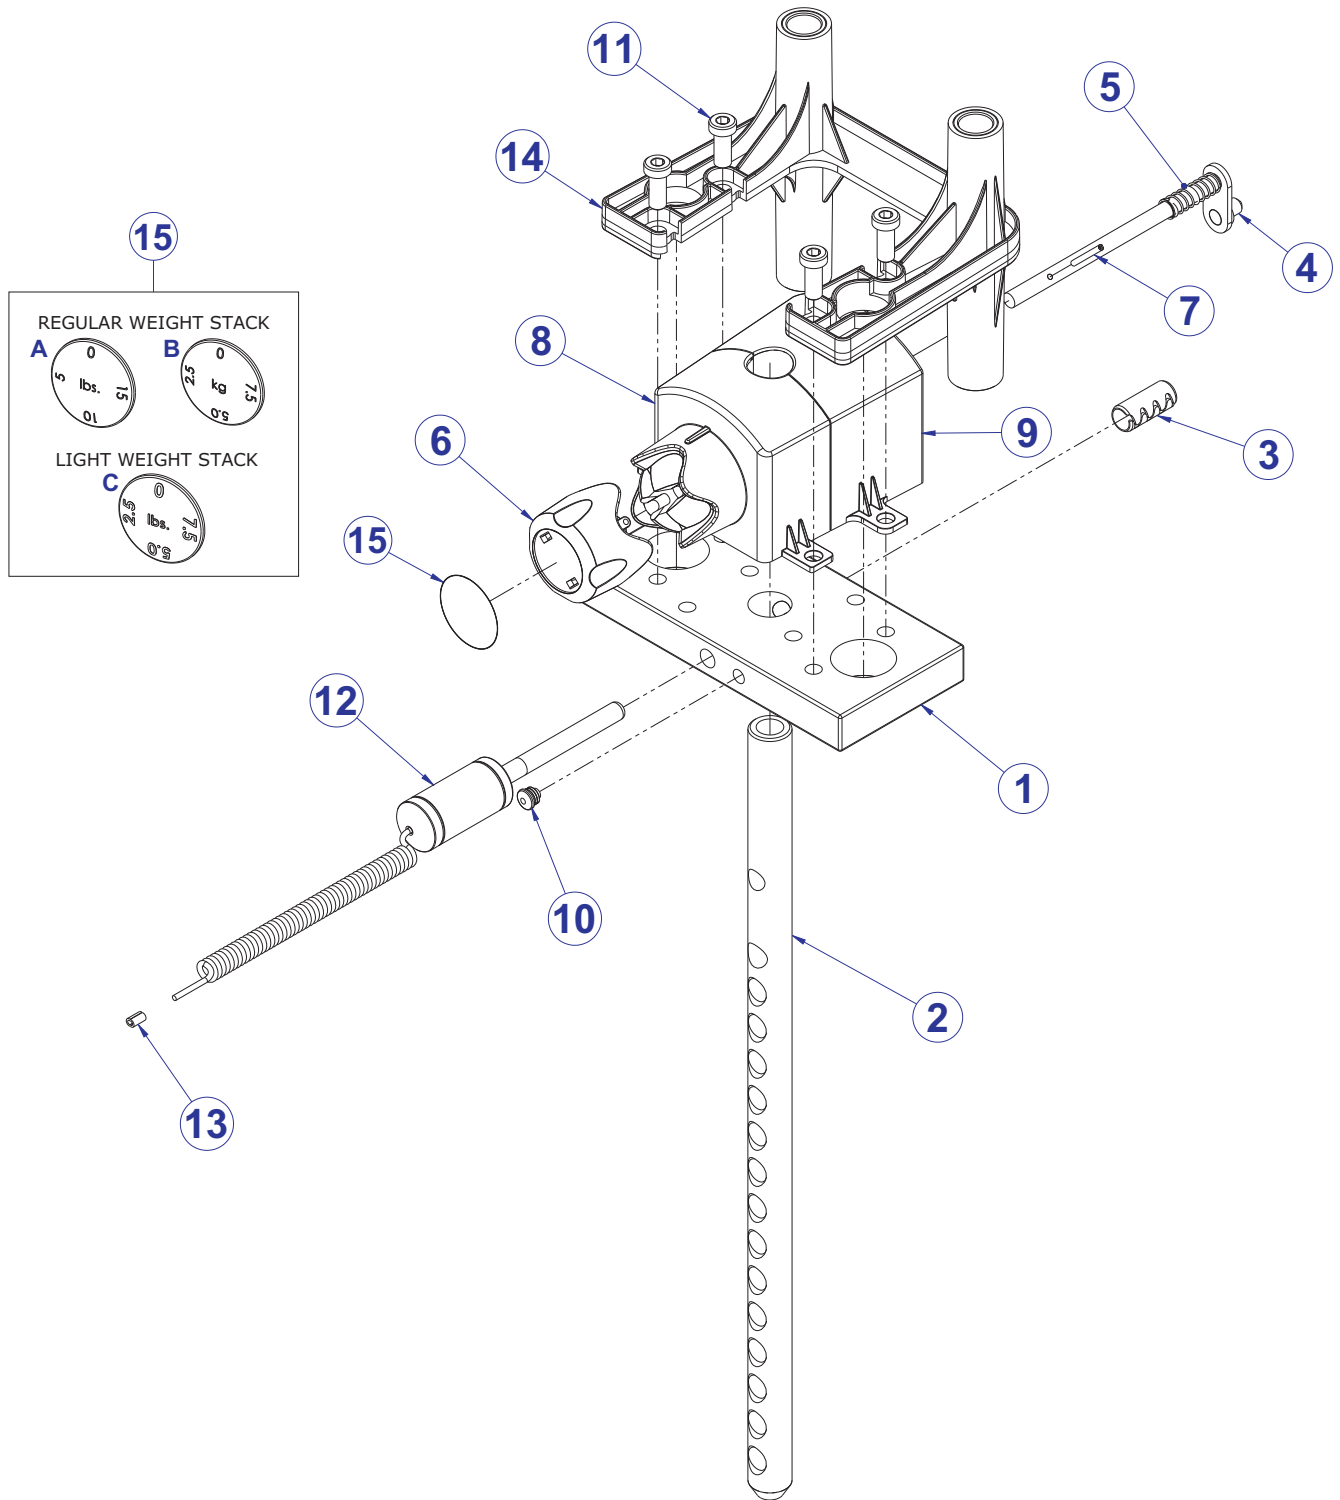

FZPD PULL DOWN

OPTIONAL 5 LB. INCREMENT WEIGHT ASSY. - 8861401

ITEM NO.	QTY.	PART NO.	DESCRIPTION
1	1	8861295	INCREMENT WEIGHT, FZ OPTIONAL - SG
2	1	7328101	BRKT, INCREMENT WT - 10 LB
3	2	3236202	SCREW, M10 X1.5 25MM
4	4	3202501	BEARING, SLEEVE 20 ID X 23.00 X 15 MM

FZPD PULL DOWN HEAD PLATE ASSEMBLY - 7350701

SEE PAGE 22 FOR LEGEND

FZPD PULL DOWN HEAD PLATE ASSEMBLY LEGEND

ITEM NO.	QTY.	PART NO.	DESCRIPTION	
1	1	7326701	HEAD PLATE	
2	1	7328901	STEM, 14 PLATE	
3	1	3236001	BUSHING, SPRING PIN	
4	1	7327201	WLDMT, INCREMENT WT PIN	
5	1	8024501	SPRING, 1/2 OD X 1-1/2	
6	1	7326101	KNOB, INC WT SELECTOR	
7*	1	3110008	ROLL PIN, 1/8 X 1-1/4	
8*	1	7326401	HOUSING, SELECTOR - FRONT	
9*	1	7326501	HOUSING, SELECTOR - REAR	
10	1	7356501	PLUG, LANYARD ATTACHMENT	
11	4	3236202	SCREW, M10 X1.5 25MM	
12	1	7338101	ASSY, WT STACK SELECTOR PIN	
13	1	7523601	CRIMP, CABLE	
14	1	8867301	ASSY, FZ, STABILIZER WITH BUSHINGS	
15**	A)	1	7398601	CAP, SELECTOR KNOB, LBS
	B)	1	7398701	CAP, SELECTOR KNOB, KG
	C)	1	8865801	CAP, FZ SELECTOR KNOB - 2.5 LBS