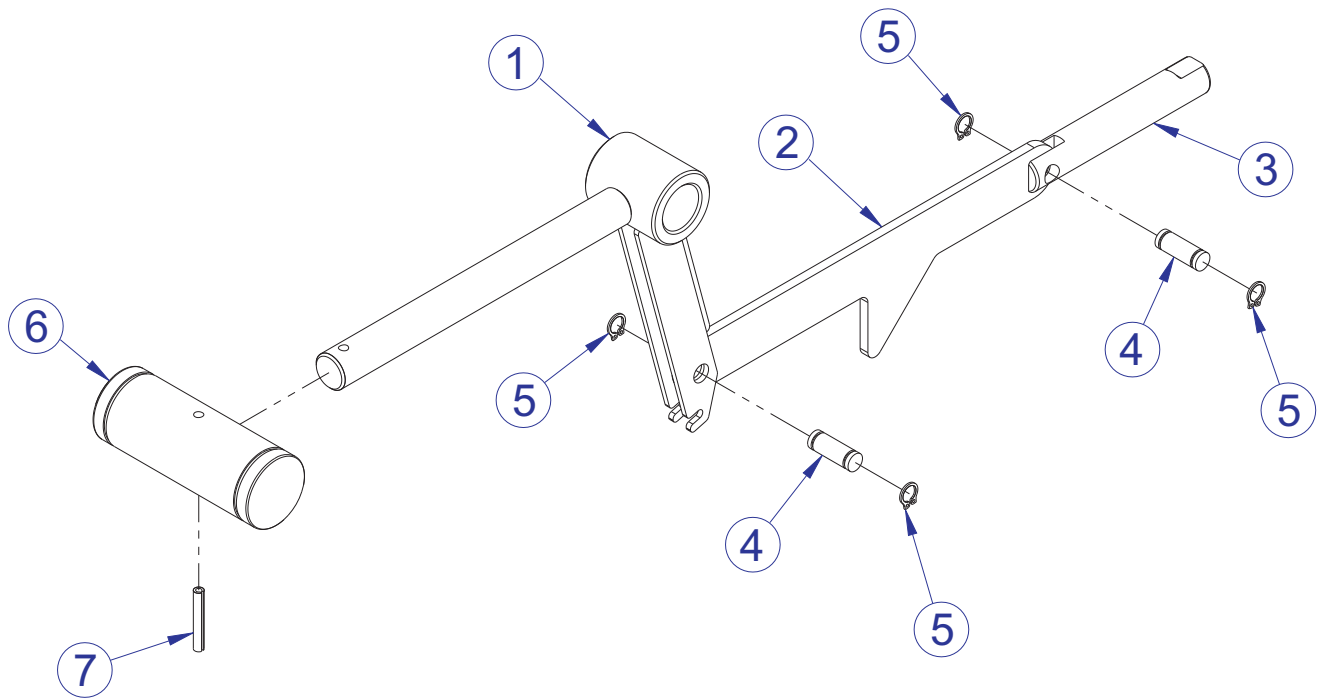

FZPD PULL DOWN ADJUSTER HANDLE ASSEMBLY - 7778001

ITEM NO.	QTY.	PART NO.	DESCRIPTION
1	1	7777595	WLDMT, FZ SEAT ADJ HANDLE SHADOW GRAY
2	1	7331801	LINK, ADJUSTER
3	1	7331601	PIN, INDEX
4	2	7407501	PIN, LINK
5	4	3232401	RING, RETAINING, EXTERNAL
6	1	7287901	HANDLE, ADJUSTER
7	1	3110010	ROLL PIN, 1/8 X 7/8