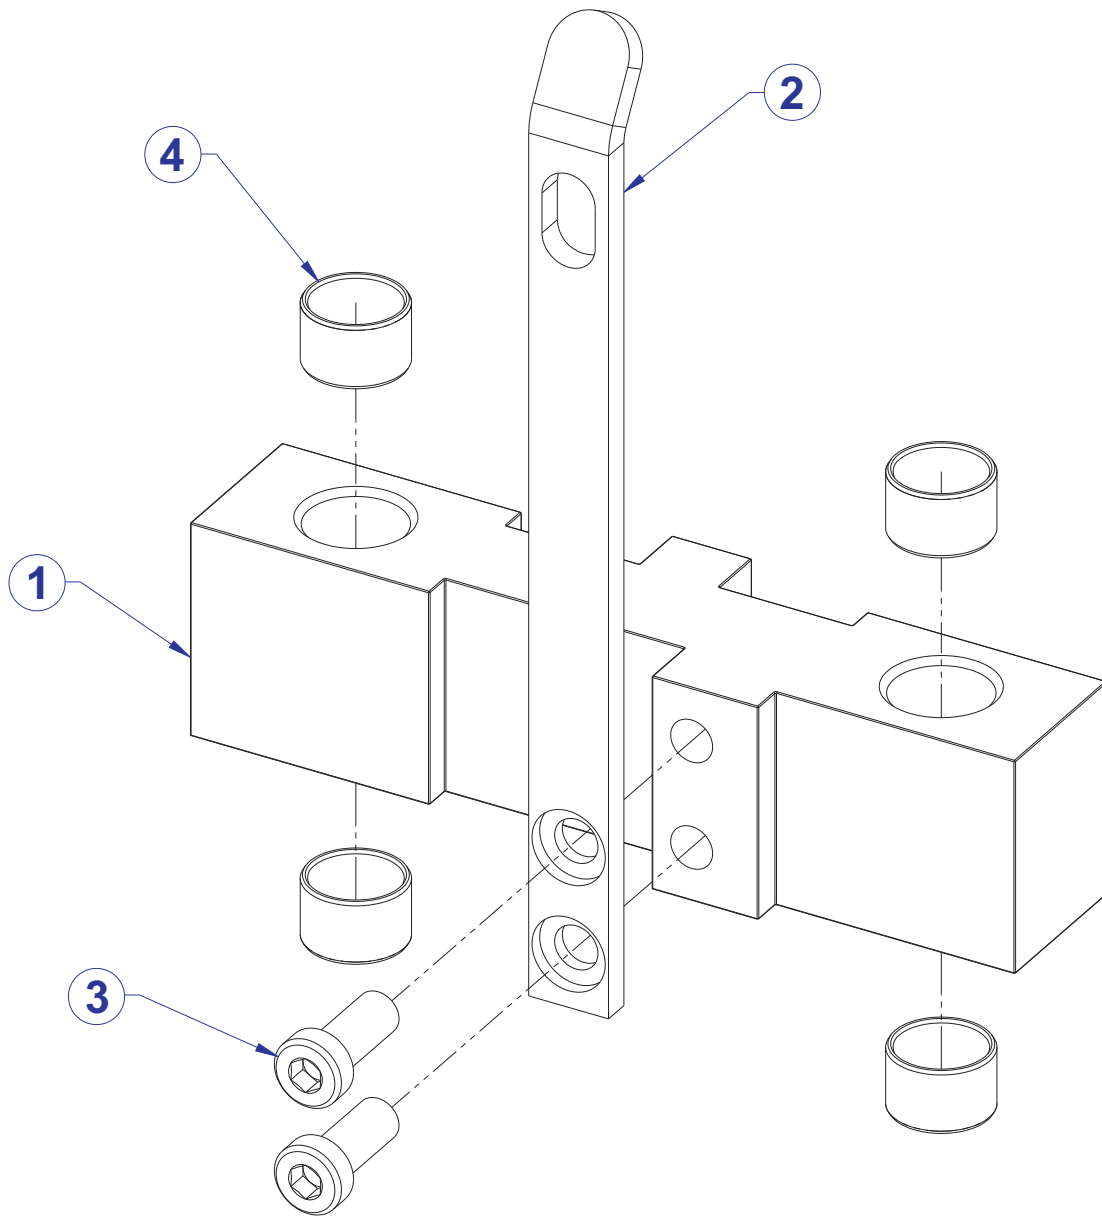

FZPD PULL DOWN

OPTIONAL 2.5 LB. INCREMENT WEIGHT ASSY. - 8861301

ITEM NO.	QTY.	PART NO.	DESCRIPTION
1	1	8861295	INCREMENT WEIGHT, FZ OPTIONAL - SG
2	1	7328001	BRKT, INCREMENT WT - 5 LB
3	2	3236202	SCREW, M10 X1.5 25MM
4	4	3202501	BEARING, SLEEVE 20 ID X 23.00 X 15 MM