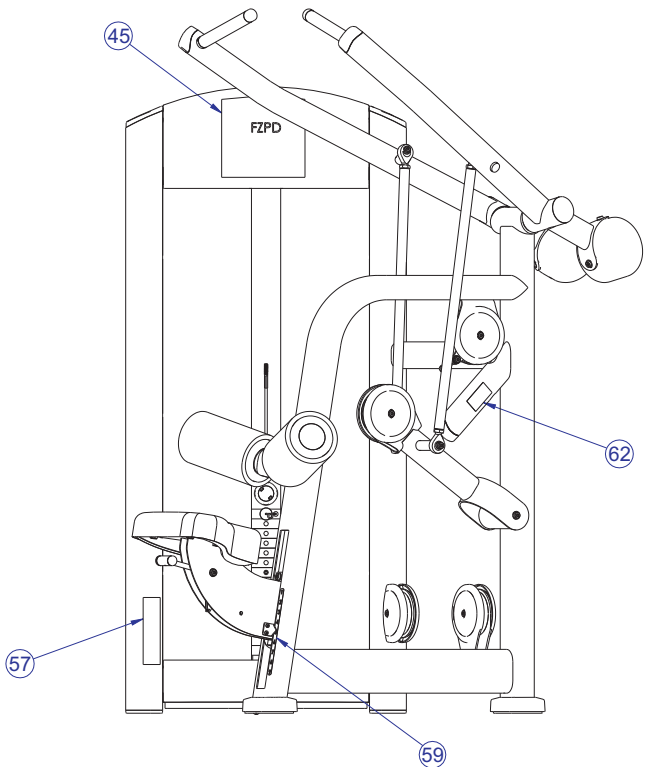

SEE PAGE 7 FOR LEGEND

FZPD PULL DOWN COMPONENT ASSEMBLY II

SEE PAGE 7 FOR LEGEND

FZPD PULL DOWN COMPONENT ASSEMBLY LEGEND

ITEM NO.	QTY.	PART NO.	DESCRIPTION	ITEM NO.	QTY.	PART NO.	DESCRIPTION
1	3	7333801	CAP, SMALL FLOV- END	35	2	7662901	CAP, GRIP 1.25 OD
2	1	7317901	STOP, BUMPER	36	2	74247XX	ASSY, ROLLER PAD - SHORT
3	2	3235801	GRIP, SHADOW GRAY 1.25 OD X 9.25	37	4	7630101	RETAINER, CM/MJ, PULLEY
4	2	7318004	TIE ROD, 1 X 27	38	2	7357901	SHAFT COLLAR, 1-1/2" ID ALUM
5	4	3238701	ROD END, METRIC MALE	39	2	3236204	SCREW, M10 X1.5 35MM
6	1	7420401	ASSY, MID TOWER-14	40	2	7347301	NUT, SPIDER M10 X 1.5
7	5	3236902	NUT, M16 X 2 HEX JAM SS	41	2	7322301	PLATE, 1.97 OD X .44 ID 10GA
8	4	7385201	SPACER, .406 X .750 X .250	42	2	7662801	RING, GRIP 1.25 OD
9	15	3236202	SCREW, M10 X1.5 25MM	43	1	7407502	PIN, LINK
10	20	3236601	WASHER, 3/8 SAE SS	44	2	3232401	RING, RETAINING, EXTERNAL
11	2	7802001	COUNTER WEIGHT, LARGE - COATED	45	1	7506901	LABEL, FZPD PLACARD
12	1	7778001	ASSY, FZ ADJUSTER HANDLE	46	1	6757701	CLIP, CABLE 2-7/8 X 1 X 1
13	1	7384701	WLDMT, FZ, SEAT SUPPORT	47	1	7423603	CABLE, FZPD
14	1	7911101	ASSY, SEAT CARRIAGE	48	1	7385203	SPACER, .406 X .750 X .500
15	1	7369801	WLDMT, FZPD PIVOT ARM	49	1	7425295	BRKT, SEAT INDICATOR
16	1	7369701	WLDMT, FZPD WORK ARM LH	50	2	3239101	SCREW, M5X10 PHL PAN TT ST
17	1	7369601	WLDMT, FZPD WORK ARM RH	51	5	3236201	SCREW, M10 X1.5 20MM
18	1		WLDMT, FZPD FRAME	52	1	3239201	SPRING, EXT, .375 X .049 X 2.00
19	2	3236701	WASHER, FENDER 3/8" ID X 1.5"ODSS	53	1	3237901	ROD END, METRIC FEMALE
20	2	7330002	SPACER, INTERNAL X .653	54	1	3236901	NUT, M10 X 1.5 JAM
21	6	3235601	BEARING, 6205 BALL	55	4	3238601	M10X1.5 THREADED INSERT (HEX)
22	3	7330003	SPACER, INTERNAL X 3.265	56	1	72971XX	PAD, SEAT SADDLE
23	4	7308701	CAP, BEARING HOUSING	57	1	7422004	LABEL, 2" ASTM WARN
24	3	3236801	NUT, M10 HEX NYLOCK SS	58	1	7507001	LABEL, FZPD LOGO
25	1	7419701	COVER, FOOT 10 DEG	59	1	7524501	LABEL, 1-9 STRAIGHT
26	1	7334001	FOOT, 2.50 X 4.49 FLOV	60	1	7571301	LABEL, SERIAL NUMBER
27	1	7340201	COVER, FOOT - STRAIGHT	61	8	3251202	SCREW, M10 X1.5 X 25MM HEX ZN
28	6	3237801	PULLEY, 4.5" OD	62	1	7422003	LABEL, MOVING PARTS
29	5	7335401	NUT, M10 X 1.5 SOCKET HEAD	63	2	7326201	CAP, D-TUBE - TOP
30	6	8104501	COVER, PULLEY-BOLTED NOTCHED	64	1	7776501	SHAFT, .625 X .406 X 1.200
31	4	3236207	SCREW, M10 X1.5 50MM	65	1	3236208	SCREW, M10 X1.5 55MM
32	2	7330001	SPACER, INTERNAL X .403	66	2	7776401	SPACER, FLANGE .406 X .495 X .81
33	1	7316502	SHAFT, 25MM X 5.250	67	4	3254703	NUT, M10 X 1.5 HEX ZINC
34	2	8094101	COVER, PULLEY-BOLTED PARTIAL	68	2	3236206	SCREW, M10 X1.5 45MM