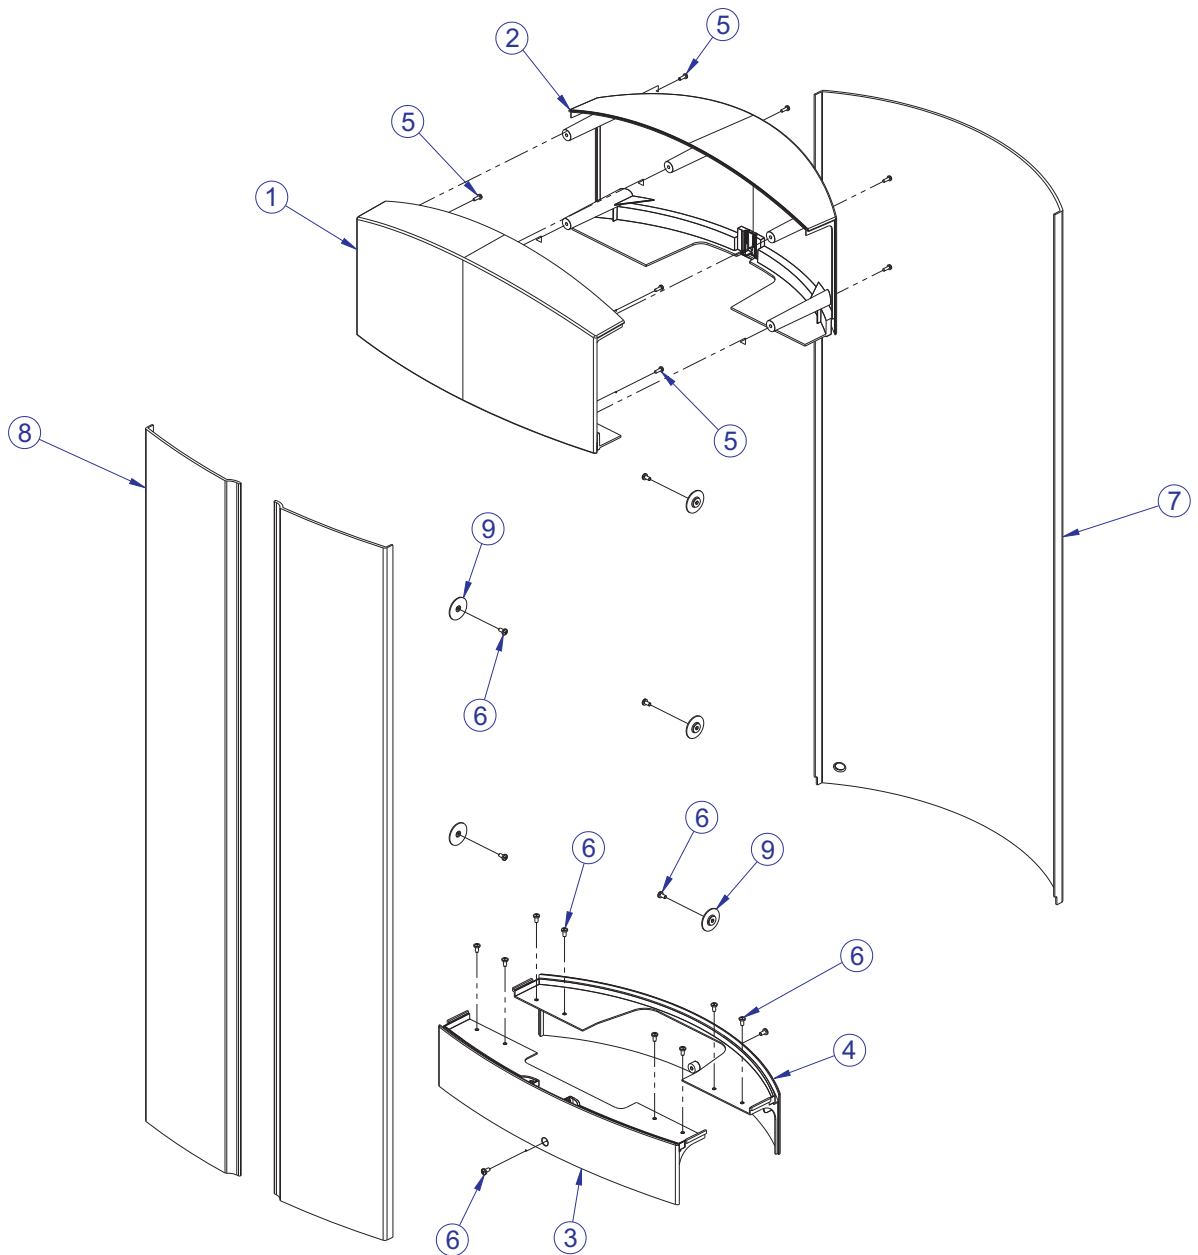

FZPD PULL DOWN STANDARD PLASTIC TOWER ASSEMBLY - 7419801

ITEM NO.	QTY.	PART NO.	DESCRIPTION
1	1	7318601	COVER, TOWER- TOP FRONT
2	1	7318701	COVER, TOWER- TOP REAR
3	1	7318801	COVER, TOWER- BOTTOM FRONT
4	1	7318901	COVER, TOWER- BOTTOM REAR
5	9	3236501	M4 X 0.7 PHL PAN MS ST ZN
6	16	3239101	SCREW, M5X10 PHL PAN TT ST
7	1	7765701	SHROUD, TOWER- REAR SHORT
8	2	7765601	SHROUD, TOWER- FRT SHORT RH
9	6	7583501	RETAINER, FZ SHROUD