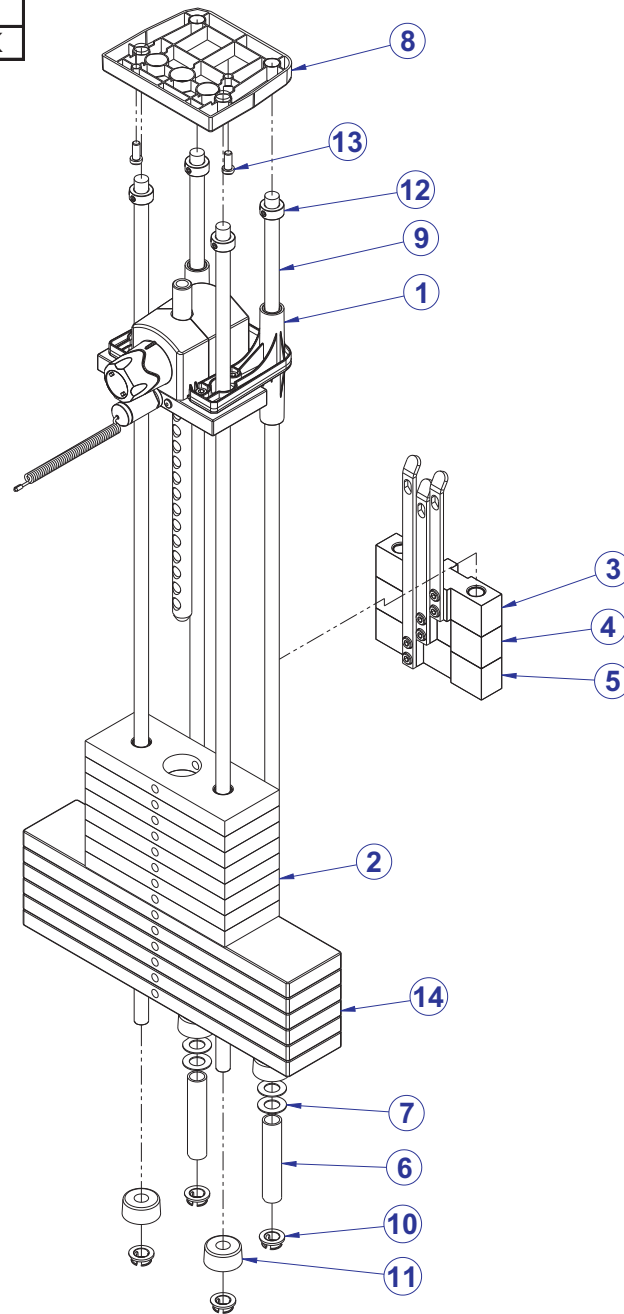

ITEM NO.	QTY.	PART NO.	DESCRIPTION
1	1	7968501	ASSY, FZ INC WEIGHT 5LB
2	1	7328101	BRKT, INCREMENT WT - 10 LB
3	2	3236202	SCREW, M10 X1.5 25MM

FZPD PULL DOWN 15 LB. INCREMENT WEIGHT ASSEMBLY - 7327801

ITEM NO.	QTY.	PART NO.	DESCRIPTION
1	1	7968501	ASSY, FZ INC WEIGHT 5LB
2	1	7328201	BRKT, INCREMENT WT - 15 LB
3	2	3236202	SCREW, M10 X1.5 25MM

FZPD PULL DOWN

OPTIONAL LIGHT MID-14 WEIGHT STACK ASSY. - 8866201

WEIGHT STACK LABELS	
8867001	LABEL, 310 LB STACK

ITEM NO.	QTY.	PART NO.	DESCRIPTION
1	1	7350701	ASSY, HEAD PLATE (14)
2	8	7353701	ASSY, 10 LB PLATE
3	1	8861301	ASSY, FZ INC WEIGHT - 2.5 LB
4	1	8861401	ASSY, FZ INC WEIGHT - 5 LB
5	1	8861501	ASSY, FZ INC WEIGHT - 7.5 LB
6	2	7328701	SPACER, INC WT STACK - 14 PLT
7	4	7351001	SPACER, INC WT STACK
8	1	7621101	RETAINER, GUIDE ROD - TOP
9	4	7328602	GUIDE ROD, .75 OD SOLID 53.50
10	4	7337901	BUSHING, GUIDE ROD
11	4	7352101	CUSHION, WEIGHT STACK
12	4	3103301	SHAFT COLLAR, 3/4 I.D. ZINC
13	2	3236202	SCREW, M10 X1.5 25MM
14	6	7328401	WEIGHT PLATE, 20 LB