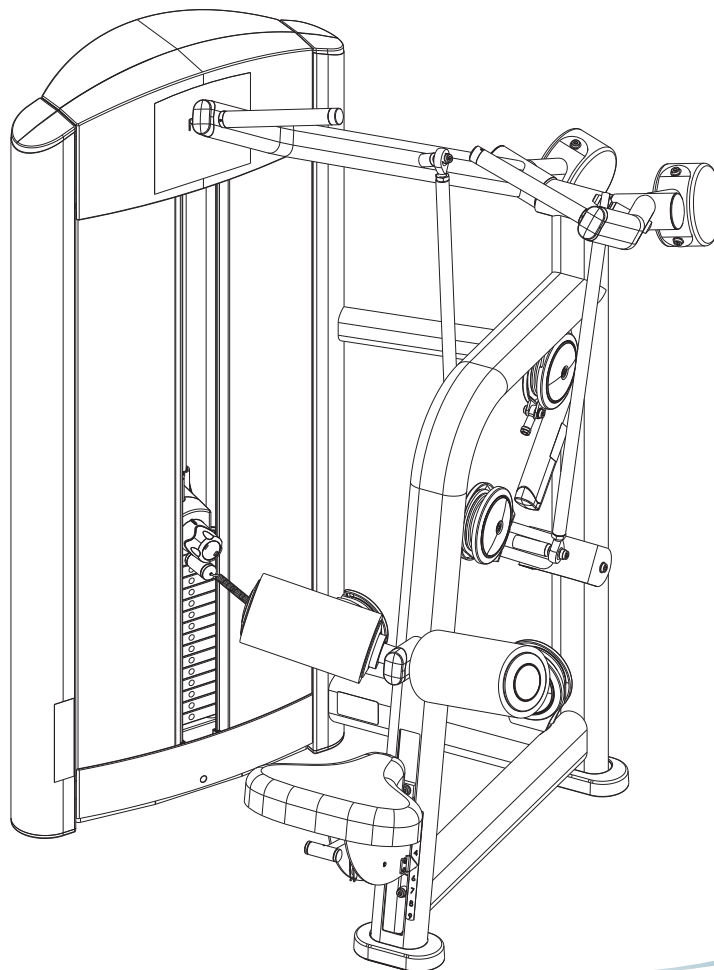

Signature Series Single Station Pull Down

FZPD

Parts List

LifeFitness
WHAT WE LIVE FOR

FZPD PULL DOWN CONTENTS

FRAME AND UPHOLSTERY COLORS..... 3

SHROUD OPTIONS..... 4

COMPONENT ASSEMBLY..... 5

COMPONENT ASSEMBLY II..... 6

COMPONENT ASSEMBLY LEGEND..... 7

SEAT CARRIAGE ASSEMBLY..... 8

SEAT CARRIAGE ASSEMBLY LEGEND..... 9

ADJUSTER HANDLE ASSEMBLY..... 10

MID-14 TOWER ASSEMBLY..... 11

STANDARD PLASTIC TOWER ASSEMBLY..... 12