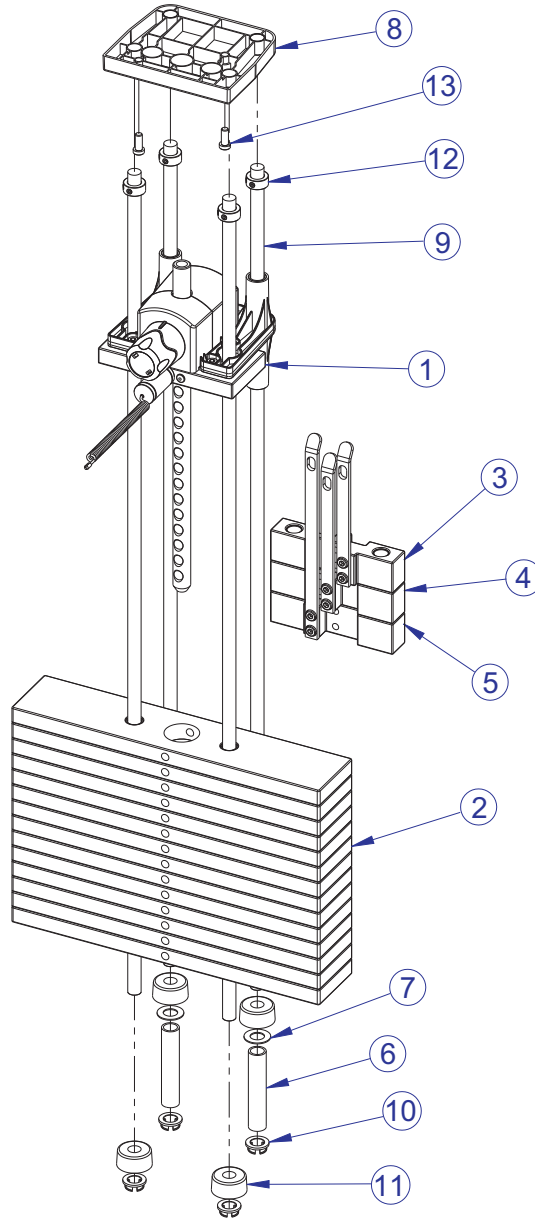

FZPD PULL DOWN MID-14 WEIGHT STACK ASSEMBLY - 7420101

WEIGHT STACK LABELS

7927201	LABEL, 390 LB STACK
7927301	LABEL, 195 KG STACK

ITEM NO.	QTY.	PART NO.	DESCRIPTION
1	1	7350701	ASSY, HEAD PLATE (14)
2	14	7328401	WEIGHT PLATE, 20 LB
3	1	7327601	ASSY, INCREMENT WT-5LB
4	1	7327701	ASSY, INCREMENT WT-10LB
5	1	7327801	ASSY, INCREMENT WT-15LB
6	2	7328701	SPACER, INC WT STACK 14 PLT
7	2	7351001	SPACER, INC WT STACK
8	1	7621101	RETAINER, GUIDE ROD-TOP
9	4	7328602	GUIDE ROD, .75 OD SOLID X 53.50
10	4	7337901	BUSHING, GUIDE ROD
11	4	7352101	CUSHION, WEIGHT STACK
12	4	3103301	SHAFT COLLAR, 3/4" ID ZINC
13	2	3236202	M10 X 1.5 X 25 HXS SOC CS SS