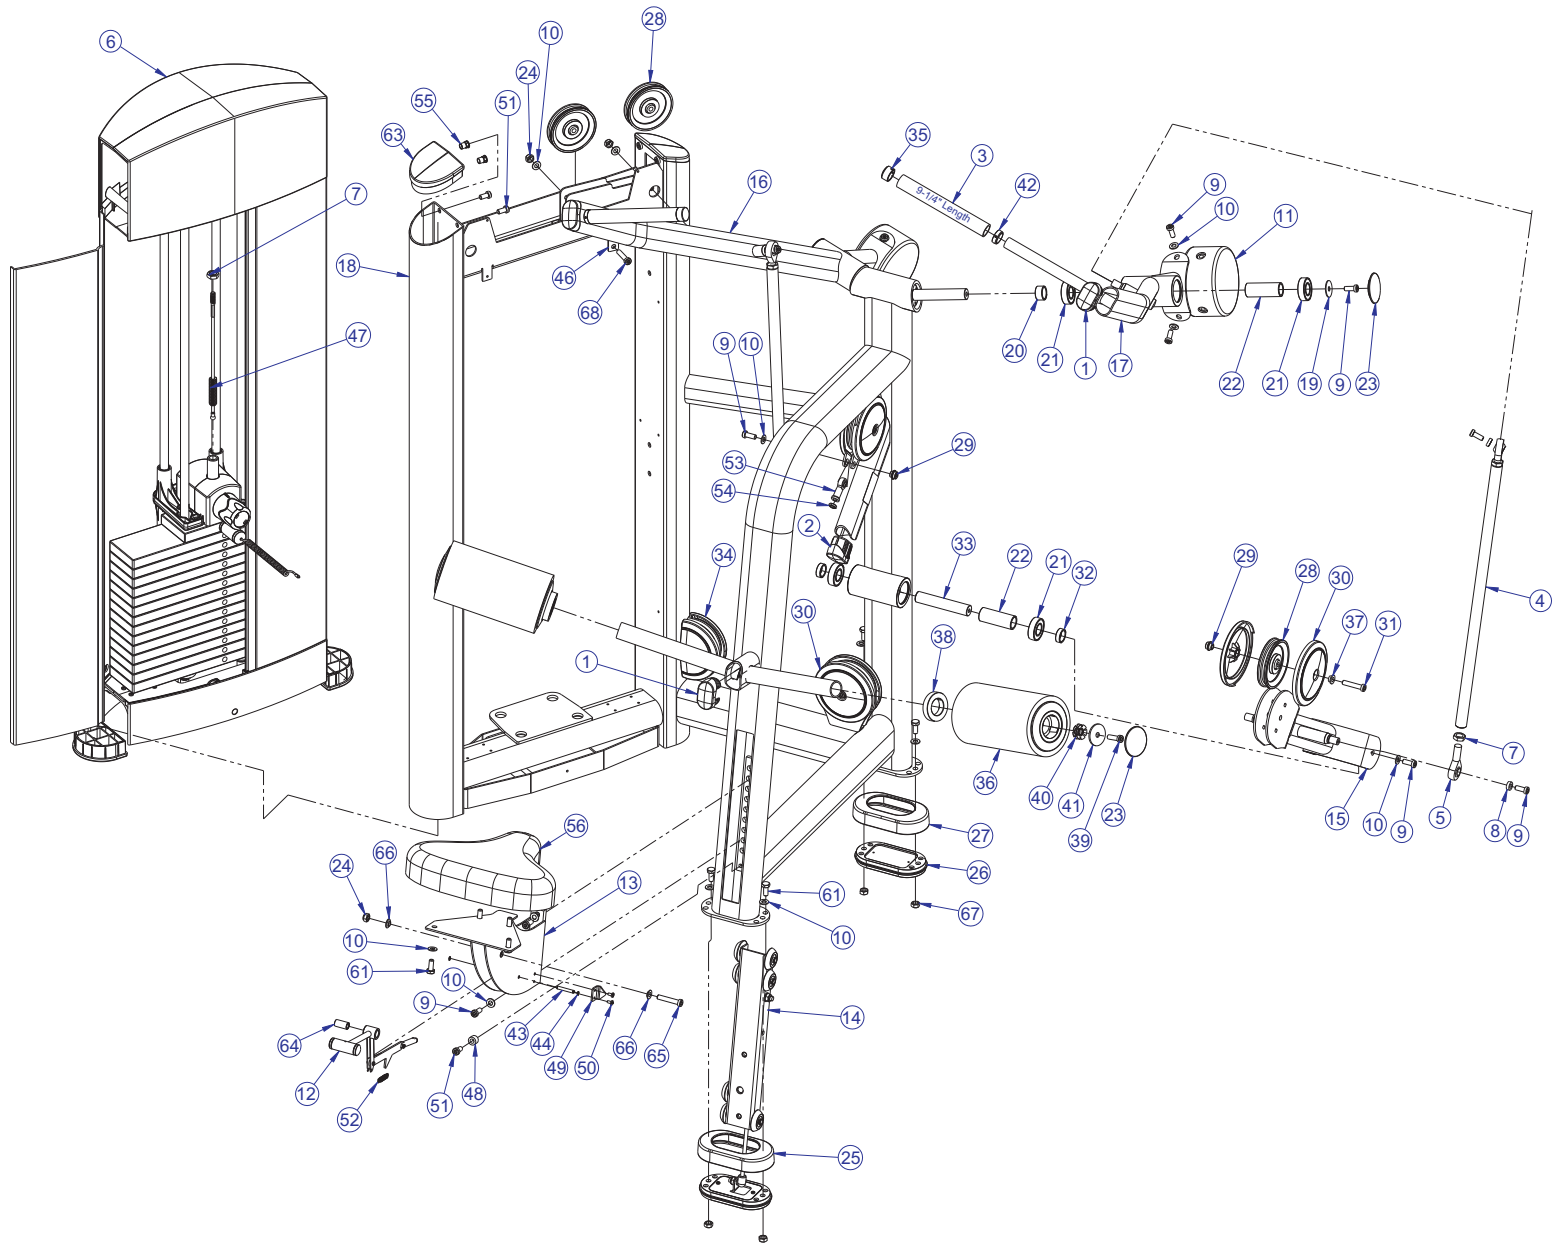

SEE PAGE 7 FOR LEGEND

FZPD PULL DOWN COMPONENT ASSEMBLY II

SEE PAGE 7 FOR LEGEND

FZPD PULL DOWN COMPONENT ASSEMBLY LEGEND

ITEM NO.	QTY.	PART NO.	DESCRIPTION	ITEM NO.	QTY.	PART NO.	DESCRIPTION
1	3	7333801	CAP, SMALL FLOV- END	35	2	7662901	CAP, GRIP 1.25 OD
2	1	7317901	STOP, BUMPER	36	2	74247XX	ASSY, ROLLER PAD - SHORT
3	2	3235801	GRIP, SHADOW GRAY 1.25 OD X 9.25	37	4	7630101	RETAINER, CM/MJ, PULLEY
4	2	7318004	TIE ROD, 1 X 27	38	2	7357901	SHAFT COLLAR, 1-1/2" ID ALUM
5	4	3238701	ROD END, METRIC MALE	39	2	3236204	SCREW, M10 X1.5 35MM
6	1	7420401	ASSY, MID TOWER-14	40	2	7347301	NUT, SPIDER M10 X 1.5
7	5	3236902	NUT, M16 X 2 HEX JAM SS	41	2	7322301	PLATE, 1.97 OD X .44 ID 10GA
8	4	7385201	SPACER, .406 X .750 X .250	42	2	7662801	RING, GRIP 1.25 OD
9	15	3236202	SCREW, M10 X1.5 25MM	43	1	7407502	PIN, LINK
10	20	3236601	WASHER, 3/8 SAE SS	44	2	3232401	RING, RETAINING, EXTERNAL
11	2	7802001	COUNTER WEIGHT, LARGE - COATED	45	1	7506901	LABEL, FZPD PLACARD
12	1	7778001	ASSY, FZ ADJUSTER HANDLE	46	1	6757701	CLIP, CABLE 2-7/8 X 1 X 1
13	1	7384701	WLDMT, FZ, SEAT SUPPORT	47	1	7423603	CABLE, FZPD
14	1	7911101	ASSY, SEAT CARRIAGE	48	1	7385203	SPACER, .406 X .750 X .500
15	1	7369801	WLDMT, FZPD PIVOT ARM	49	1	7425295	BRKT, SEAT INDICATOR
16	1	7369701	WLDMT, FZPD WORK ARM LH	50	2	3239101	SCREW, M5X10 PHL PAN TT ST
17	1	7369601	WLDMT, FZPD WORK ARM RH	51	5	3236201	SCREW, M10 X1.5 20MM
18	1		WLDMT, FZPD FRAME	52	1	3239201	SPRING, EXT, .375 X .049 X 2.00
19	2	3236701	WASHER, FENDER 3/8" ID X 1.5"ODSS	53	1	3237901	ROD END, METRIC FEMALE
20	2	7330002	SPACER, INTERNAL X .653	54	1	3236901	NUT, M10 X 1.5 JAM
21	6	3235601	BEARING, 6205 BALL	55	4	3238601	M10X1.5 THREADED INSERT (HEX)
22	3	7330003	SPACER, INTERNAL X 3.265	56	1	72971XX	PAD, SEAT SADDLE
23	4	7308701	CAP, BEARING HOUSING	57	1	7422004	LABEL, 2" ASTM WARN
24	3	3236801	NUT, M10 HEX NYLOCK SS	58	1	7507001	LABEL, FZPD LOGO
25	1	7419701	COVER, FOOT 10 DEG	59	1	7524501	LABEL, 1-9 STRAIGHT
26	1	7334001	FOOT, 2.50 X 4.49 FLOV	60	1	7571301	LABEL, SERIAL NUMBER
27	1	7340201	COVER, FOOT - STRAIGHT	61	8	3251202	SCREW, M10 X1.5 X 25MM HEX ZN
28	6	3237801	PULLEY, 4.5" OD	62	1	7422003	LABEL, MOVING PARTS
29	5	7335401	NUT, M10 X 1.5 SOCKET HEAD	63	2	7326201	CAP, D-TUBE - TOP
30	6	8104501	COVER, PULLEY-BOLTED NOTCHED	64	1	7776501	SHAFT, .625 X .406 X 1.200
31	4	3236207	SCREW, M10 X1.5 50MM	65	1	3236208	SCREW, M10 X1.5 55MM
32	2	7330001	SPACER, INTERNAL X .403	66	2	7776401	SPACER, FLANGE .406 X .495 X .81
33	1	7316502	SHAFT, 25MM X 5.250	67	4	3254703	NUT, M10 X 1.5 HEX ZINC
34	2	8094101	COVER, PULLEY-BOLTED PARTIAL	68	2	3236206	SCREW, M10 X1.5 45MM