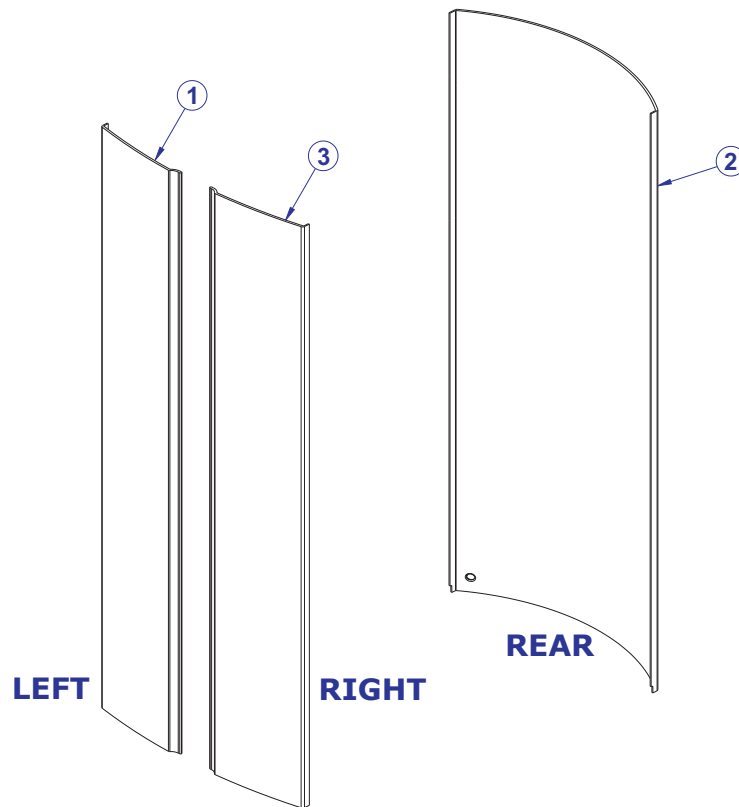

FZPD PULL DOWN OPTIONAL WRAPPED SHROUDS

BAMBOO		ITEM NO.	QTY.	PART NO.	DESCRIPTION
		1	1	8954201	SHROUD, FZ, FNT, SRT, LT -BAMBOO
		2	1	8949101	SHROUD, FZ, REAR, SRT -BAMBOO
		3	1	8949001	SHROUD, FZ, FNT, SRT, RT -BAMBOO

SKY		ITEM NO.	QTY.	PART NO.	DESCRIPTION
		1	1	8954301	SHROUD, FZ, FNT, SRT, LT -SKY
		2	1	8949301	SHROUD, FZ, REAR, SRT -SKY
		3	1	8949201	SHROUD, FZ, FNT, SRT, RT -SKY

BRONZE		ITEM NO.	QTY.	PART NO.	DESCRIPTION
		1	1	8954401	SHROUD, FZ, FNT, LT - BRONZE
		2	1	8949501	SHROUD, FZ, REAR -BRONZE
		3	1	8949401	SHROUD, FZ, FNT, SRT, RT -BRONZE

STEM		ITEM NO.	QTY.	PART NO.	DESCRIPTION
		1	1	8954501	SHROUD, FZ, FNT, SRT, LT -STEM
		2	1	8949701	SHROUD, FZ, REAR, SRT -STEM
		3	1	8949601	SHROUD, FZ, FNT, SRT, RT -STEM

ROSEWOOD		ITEM NO.	QTY.	PART NO.	DESCRIPTION
		1	1	8954601	SHROUD, FZ, FNT, SRT, LT -ROSEWOOD
		2	1	8949901	SHROUD, FZ, REAR, SRT -ROSEWOOD
		3	1	8949801	SHROUD, FZ, FNT, SRT, RT -ROSEWOOD

STAINLESS STEEL		ITEM NO.	QTY.	PART NO.	DESCRIPTION
		1	1	8954701	SHROUD, FZ, FNT, SRT, LT -STAINLESS STEEL
		2	1	8950101	SHROUD, FZ, REAR, SRT -STAINLESS STEEL
		3	1	8950001	SHROUD, FZ, FNT, SRT, RT-STAINLESS STEEL