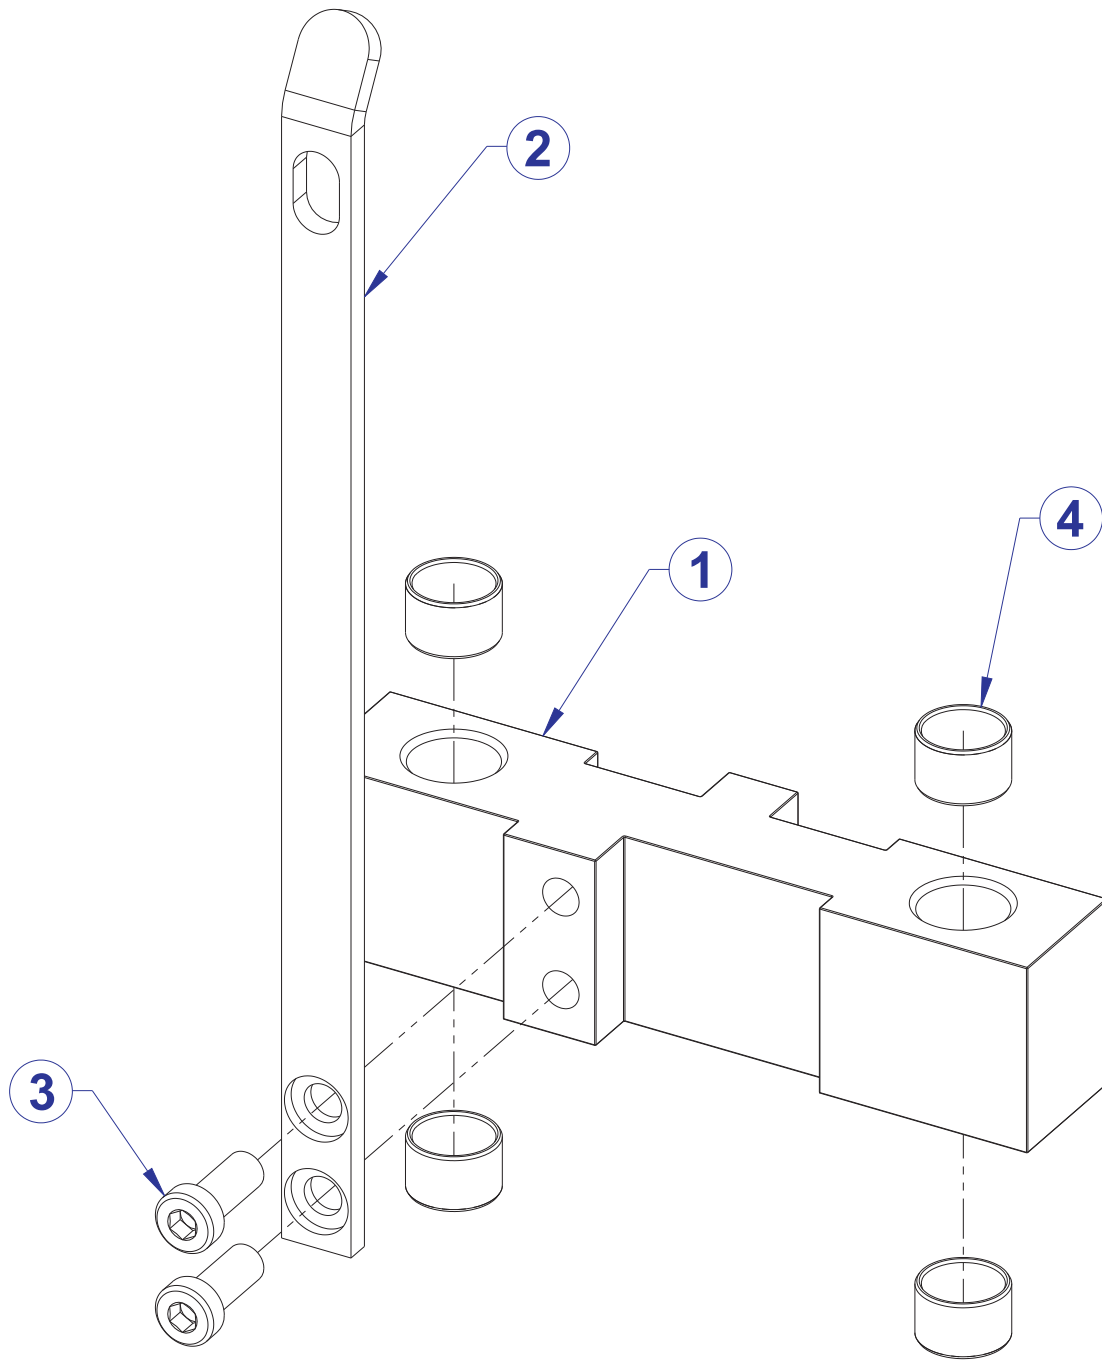

FZPD PULL DOWN

OPTIONAL 7.5 LB. INCREMENT WEIGHT ASSY. - 8861501

ITEM NO.	QTY.	PART NO.	DESCRIPTION
1	1	8861295	INCREMENT WEIGHT, FZ OPTIONAL - SG
2	1	7328201	BRKT, INCREMENT WT - 15 LB
3	2	3236202	SCREW, M10 X1.5 25MM
4	4	3202501	BEARING, SLEEVE 20 ID X 23.00 X 15 MM