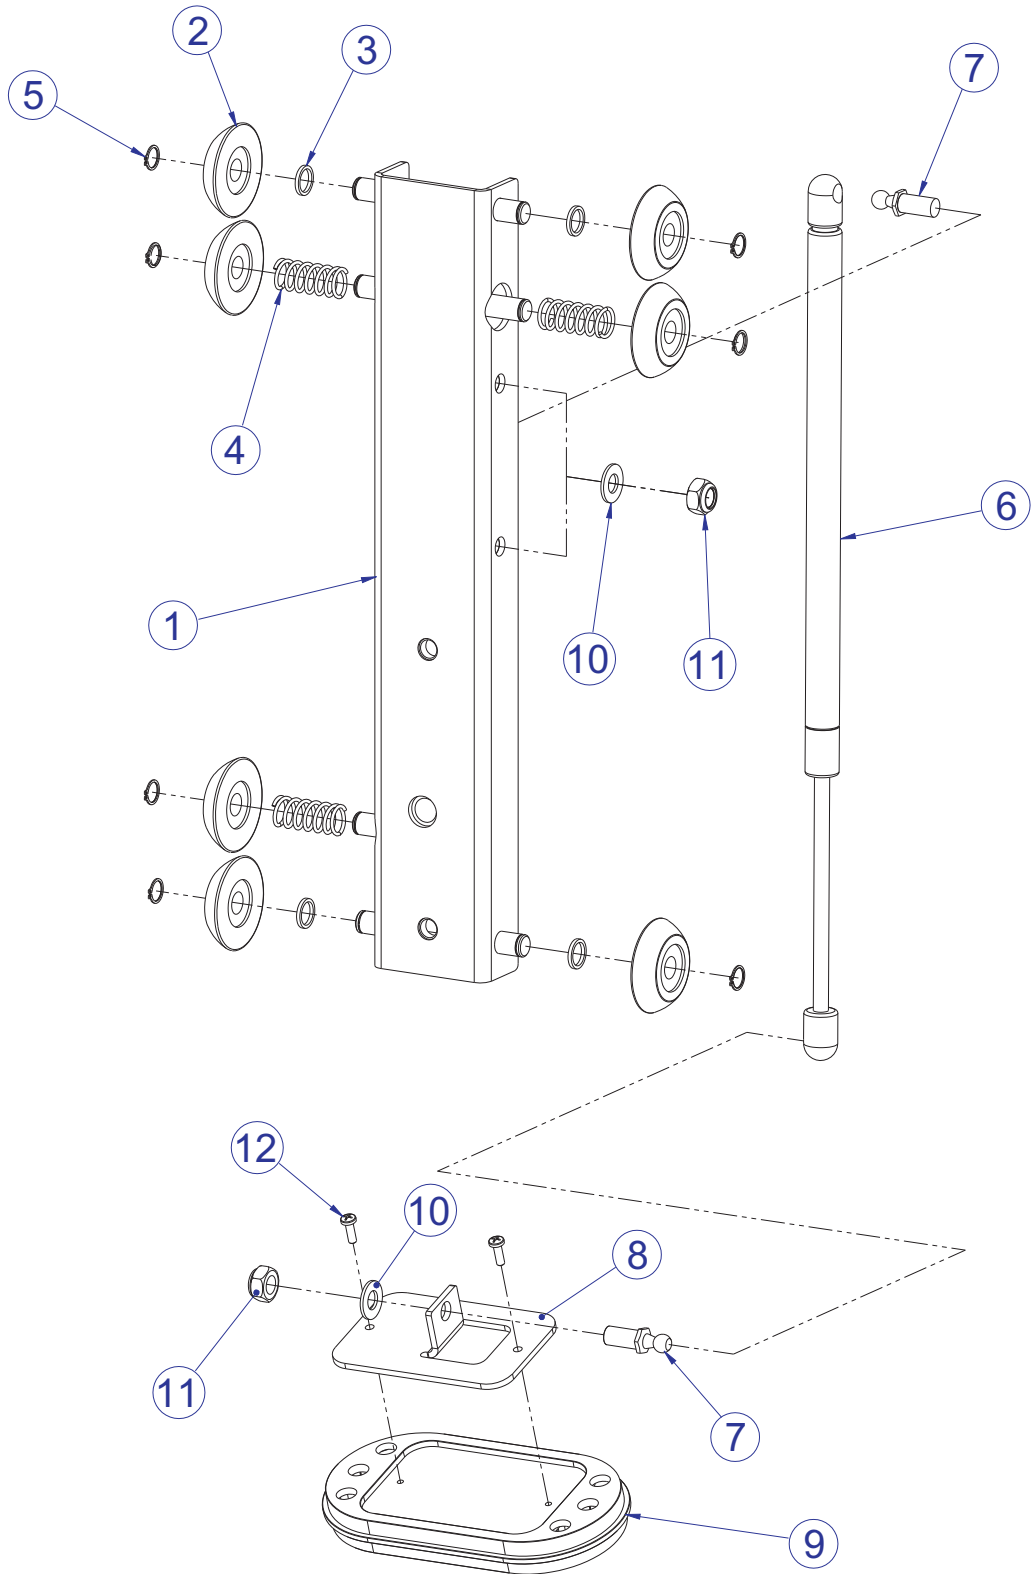

FZPD PULL DOWN SEAT CARRIAGE ASSEMBLY - 7911101

SEE PAGE 9 FOR LEGEND

FZPD PULL DOWN SEAT CARRIAGE ASSEMBLY LEGEND

ITEM NO.	QTY.	PART NO.	DESCRIPTION
1	1	7911295	WLDMT, SEAT CARRIAGE SHDW GRAY
2	7	7889701	ROLLER, SEAT CARRIAGE
3	4	7911901	SPACER, .625 DIA X 16 GA.
4	3	7912001	SPRING, SEAT CARRIAGE
5	7	3232408	RING, BRE .443, 5100-46, ST,PP,B
6	1	3235703	SPRING, GAS 80N
7	2	7414301	STUD, M10 BALL END M10 X 1.5
8	1	7339401	BRACKET, GAS SPRING
9	1	7334001	FOOT, 2.50 X 4.49 FLOV
10	2	3236601	WASHER, 3/8 SAE SS
11	2	3236801	NUT, M10 HEX NYLOCK SS
12	2	3241201	M4 PHL PAN F ST ZN