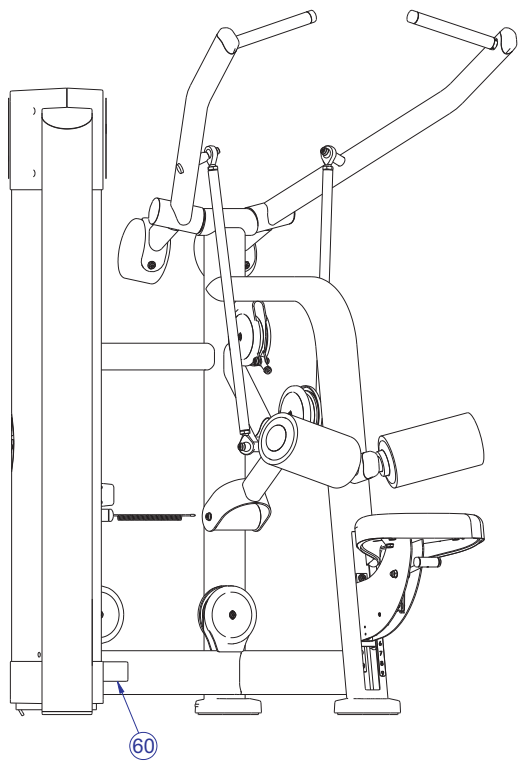

SEE PAGE 7 FOR LEGEND

FZPD PULL DOWN COMPONENT ASSEMBLY II

SEE PAGE 7 FOR LEGEND

FZPD PULL DOWN COMPONENT ASSEMBLY LEGEND

ITEM NO.	QTY.	PART NO.	DESCRIPTION	ITEM NO.	QTY.	PART NO.	DESCRIPTION
1	3	7333801	CAP, SMALL FLOV- END	35	2	7662901	CAP, GRIP 1.25 OD
2	1	7317901	STOP, BUMPER	36	2	74247XX	ASSY, ROLLER PAD - SHORT
3	2	3235801	GRIP, SHADOW GRAY 1.25 OD X 9.25	37	4	7630101	RETAINER, CM/MJ, PULLEY
4	2	7318004	TIE ROD, 1 X 27	38	2	7357901	SHAFT COLLAR, 1-1/2" ID ALUM
5	4	3238701	ROD END, METRIC MALE	39	2	3236204	SCREW, M10 X1.5 35MM
6	1	7420401	ASSY, MID TOWER-14	40	2	7347301	NUT, SPIDER M10 X 1.5
7	5	3236902	NUT, M16 X 2 HEX JAM SS	41	2	7322301	PLATE, 1.97 OD X .44 ID 10GA
8	4	7385201	SPACER, .406 X .750 X .250	42	2	7662801	RING, GRIP 1.25 OD
9	15	3236202	SCREW, M10 X1.5 25MM	43	1	7407502	PIN, LINK
10	20	3236601	WASHER, 3/8 SAE SS	44	2	3232401	RING, RETAINING, EXTERNAL
11	2	7802001	COUNTER WEIGHT, LARGE - COATED	45	1	7506901	LABEL, FZPD PLACARD
12	1	7778001	ASSY, FZ ADJUSTER HANDLE	46	1	6757701	CLIP, CABLE 2-7/8 X 1 X 1
13	1	7384701	WLDMT, FZ, SEAT SUPPORT	47	1	7423603	CABLE, FZPD
14	1	7911101	ASSY, SEAT CARRIAGE	48	1	7385203	SPACER, .406 X .750 X .500
15	1	7369801	WLDMT, FZPD PIVOT ARM	49	1	7425295	BRKT, SEAT INDICATOR
16	1	7369701	WLDMT, FZPD WORK ARM LH	50	2	3239101	SCREW, M5X10 PHL PAN TT ST
17	1	7369601	WLDMT, FZPD WORK ARM RH	51	5	3236201	SCREW, M10 X1.5 20MM
18	1		WLDMT, FZPD FRAME	52	1	3239201	SPRING, EXT, .375 X .049 X 2.00
19	2	3236701	WASHER, FENDER 3/8" ID X 1.5"ODSS	53	1	3237901	ROD END, METRIC FEMALE
20	2	7330002	SPACER, INTERNAL X .653	54	1	3236901	NUT, M10 X 1.5 JAM
21	6	3235601	BEARING, 6205 BALL	55	4	3238601	M10X1.5 THREADED INSERT (HEX)
22	3	7330003	SPACER, INTERNAL X 3.265	56	1	72971XX	PAD, SEAT SADDLE
23	4	7308701	CAP, BEARING HOUSING	57	1	7422004	LABEL, 2" ASTM WARN
24	3	3236801	NUT, M10 HEX NYLOCK SS	58	1	7507001	LABEL, FZPD LOGO
25	1	7419701	COVER, FOOT 10 DEG	59	1	7524501	LABEL, 1-9 STRAIGHT
26	1	7334001	FOOT, 2.50 X 4.49 FLOV	60	1	7571301	LABEL, SERIAL NUMBER
27	1	7340201	COVER, FOOT - STRAIGHT	61	8	3251202	SCREW, M10 X1.5 X 25MM HEX ZN
28	6	3237801	PULLEY, 4.5" OD	62	1	7422003	LABEL, MOVING PARTS
29	5	7335401	NUT, M10 X 1.5 SOCKET HEAD	63	2	7326201	CAP, D-TUBE - TOP
30	6	8104501	COVER, PULLEY-BOLTED NOTCHED	64	1	7776501	SHAFT, .625 X .406 X 1.200
31	4	3236207	SCREW, M10 X1.5 50MM	65	1	3236208	SCREW, M10 X1.5 55MM
32	2	7330001	SPACER, INTERNAL X .403	66	2	7776401	SPACER, FLANGE .406 X .495 X .81
33	1	7316502	SHAFT, 25MM X 5.250	67	4	3254703	NUT, M10 X 1.5 HEX ZINC
34	2	8094101	COVER, PULLEY-BOLTED PARTIAL	68	2	3236206	SCREW, M10 X1.5 45MM