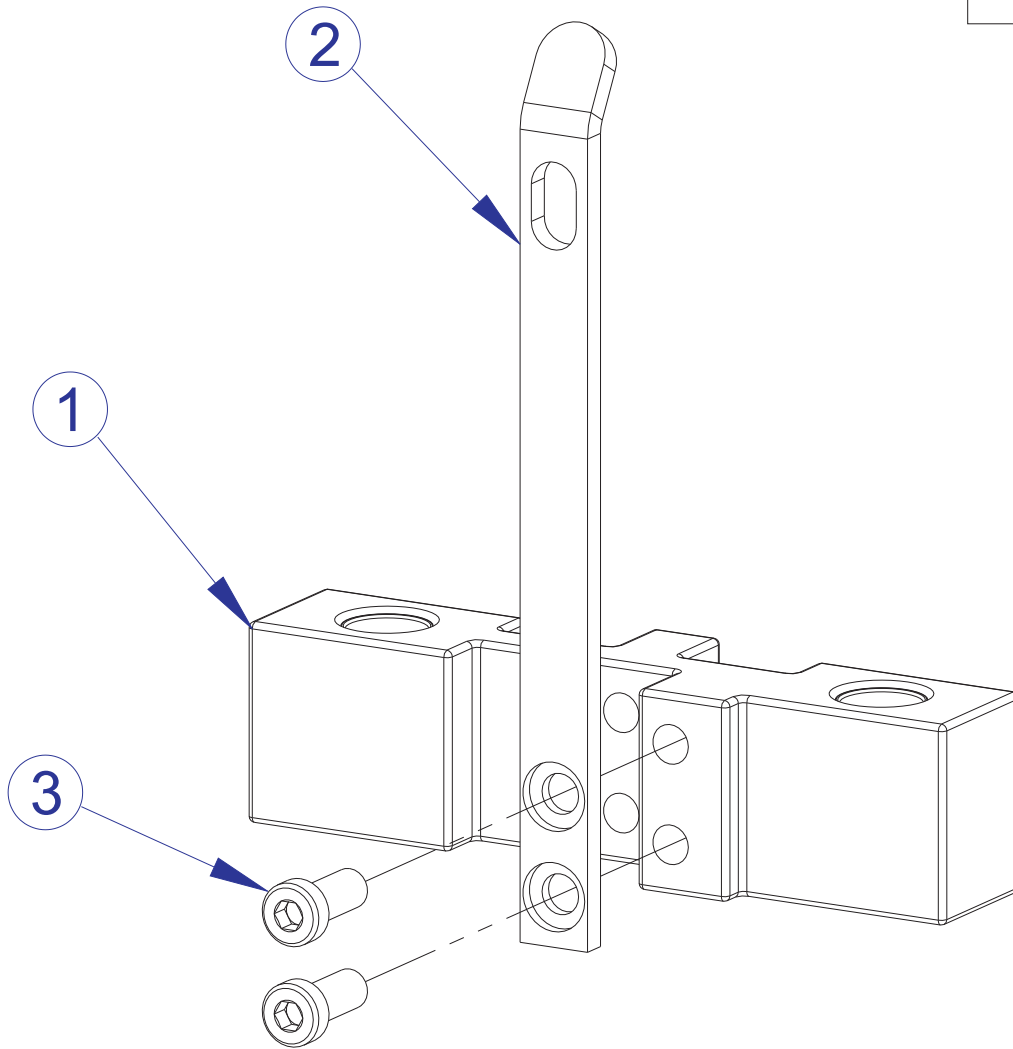

FZPD PULL DOWN 5 LB. INCREMENT WEIGHT ASSEMBLY - 7327601

ITEM NO.	QTY.	PART NO.	DESCRIPTION
1	1	7968501	ASSY, FZ INC WEIGHT 5LB
2	1	7328001	BRKT, INCREMENT WT - 5 LB
3	2	3236202	SCREW, M10 X1.5 25MM