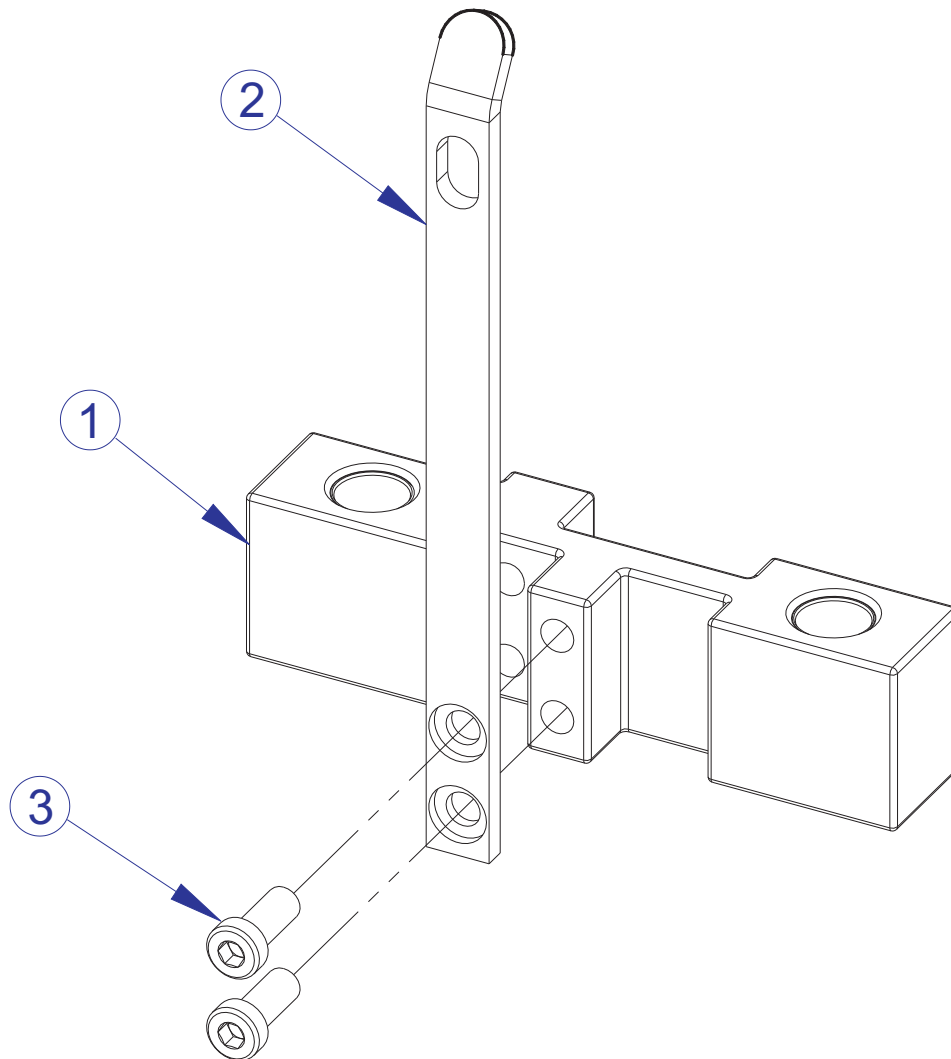

FZPD PULL DOWN 10 LB. INCREMENT WEIGHT ASSEMBLY - 7327701

ITEM NO.	QTY.	PART NO.	DESCRIPTION
1	1	7968501	ASSY, FZ INC WEIGHT 5LB
2	1	7328101	BRKT, INCREMENT WT - 10 LB
3	2	3236202	SCREW, M10 X1.5 25MM