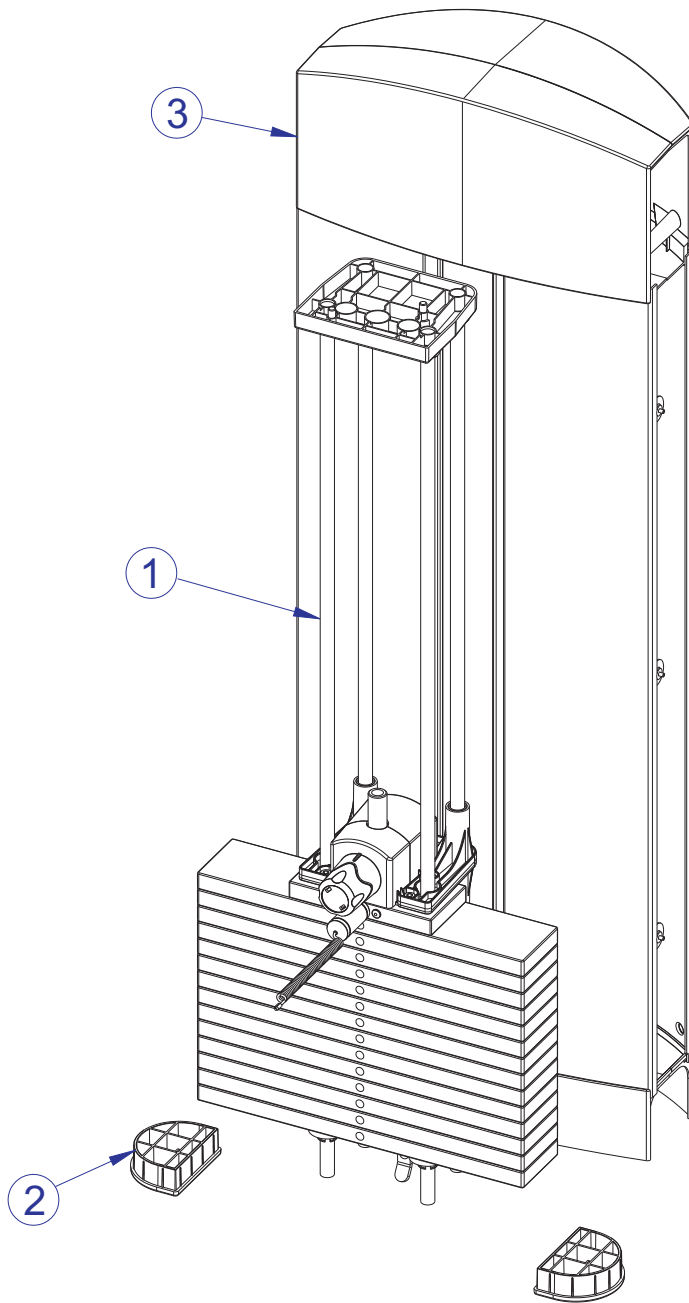

FZPD PULL DOWN MID-14 TOWER ASSEMBLY - 7420401

ITEM NO.	QTY.	PART NO.	DESCRIPTION
1	1	7420101	ASSY, WEIGHT STACK MID-14
2	2	7326301	CAP, D-TUBE-BTM
3	1	7419801	ASSY, TOWER PLASTICS-MID