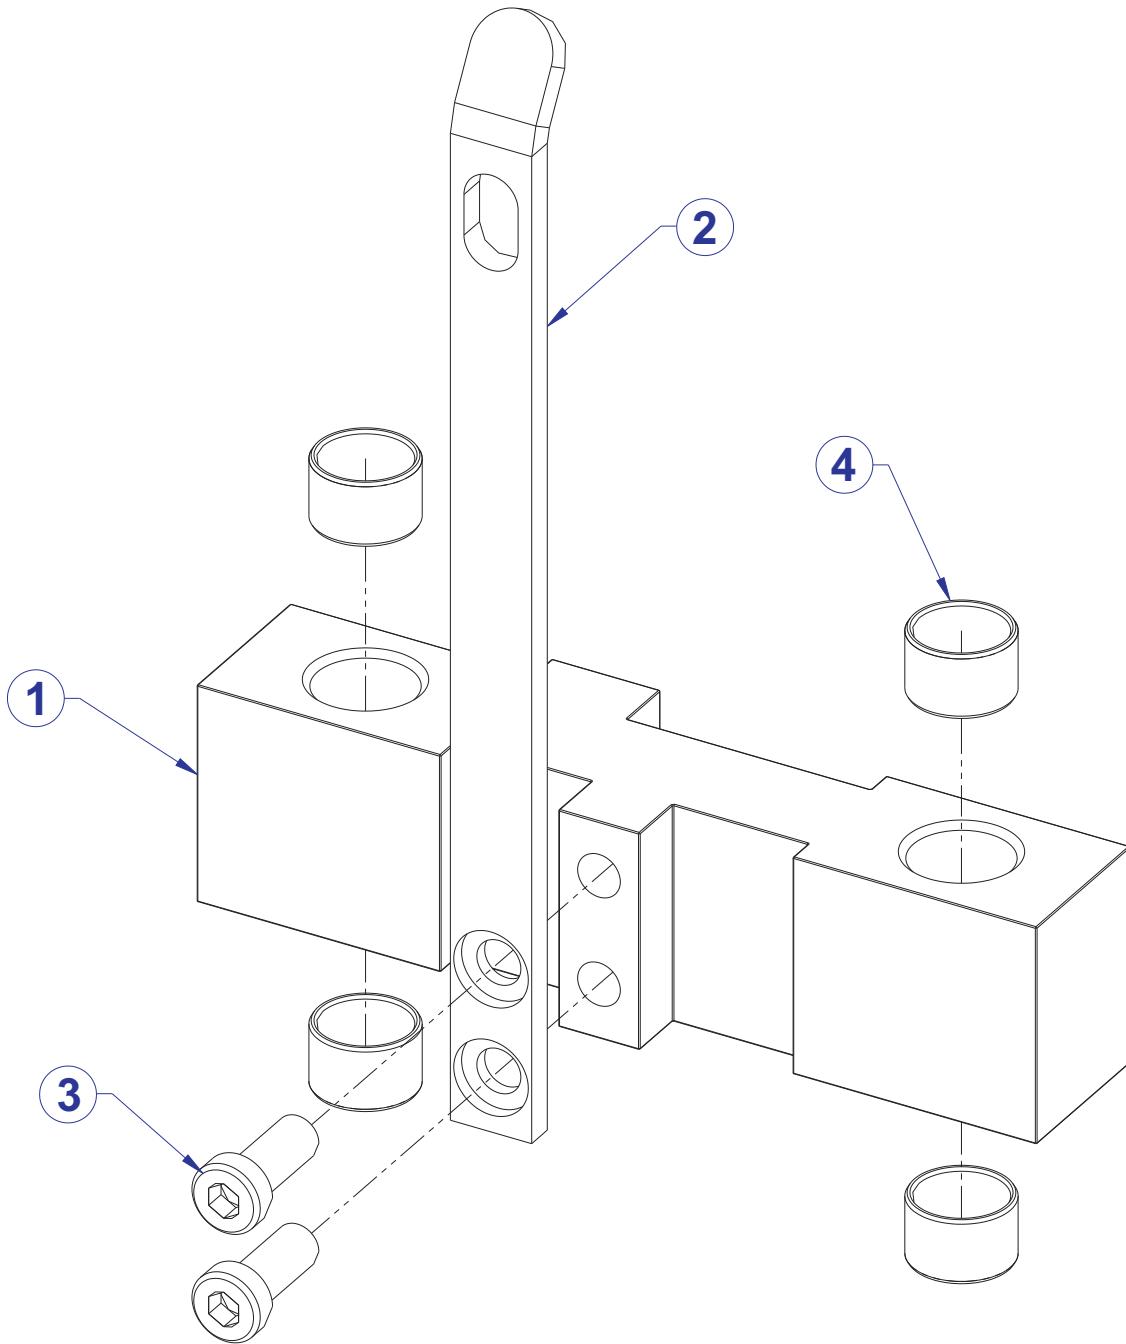

FZPD PULL DOWN

OPTIONAL 5 LB. INCREMENT WEIGHT ASSY. - 8861401

ITEM NO.	QTY.	PART NO.	DESCRIPTION
1	1	8861295	INCREMENT WEIGHT, FZ OPTIONAL - SG
2	1	7328101	BRKT, INCREMENT WT - 10 LB
3	2	3236202	SCREW, M10 X1.5 25MM
4	4	3202501	BEARING, SLEEVE 20 ID X 23.00 X 15 MM