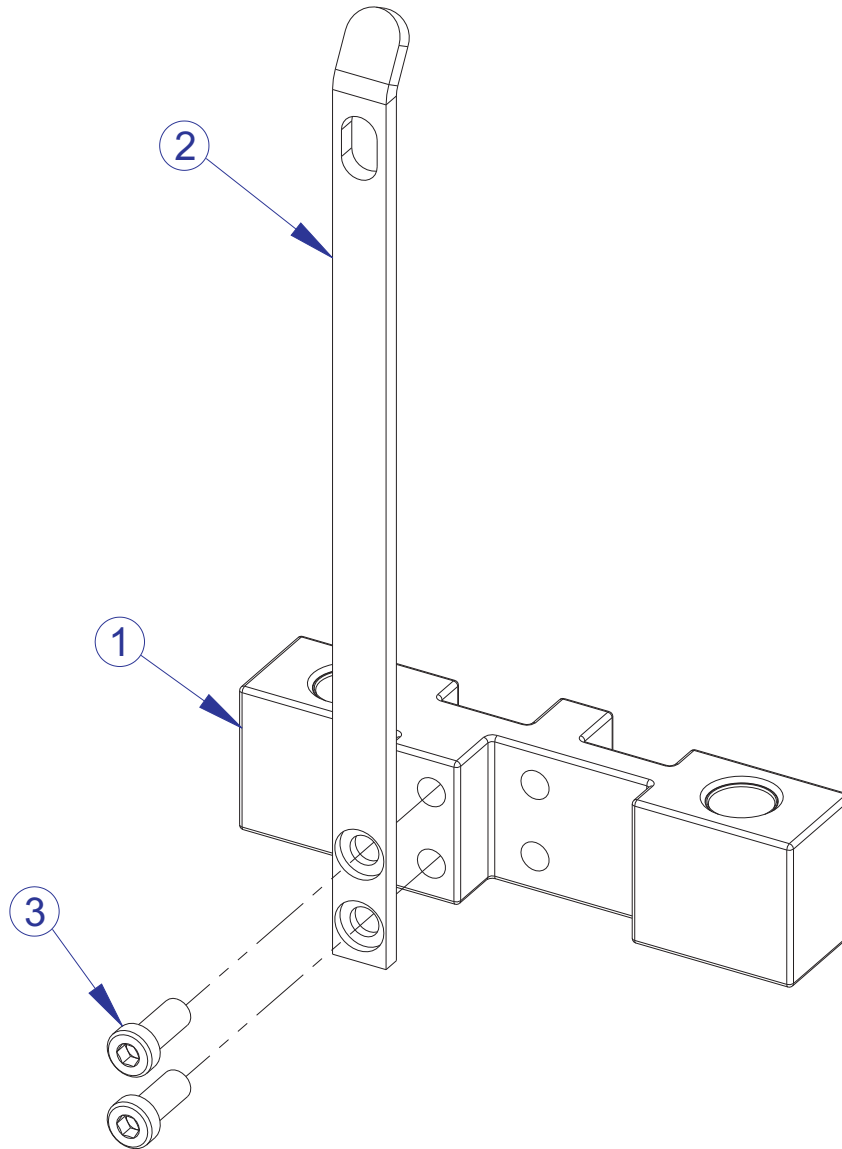

FZPD PULL DOWN 15 LB. INCREMENT WEIGHT ASSEMBLY - 7327801

ITEM NO.	QTY.	PART NO.	DESCRIPTION
1	1	7968501	ASSY, FZ INC WEIGHT 5LB
2	1	7328201	BRKT, INCREMENT WT - 15 LB
3	2	3236202	SCREW, M10 X1.5 25MM